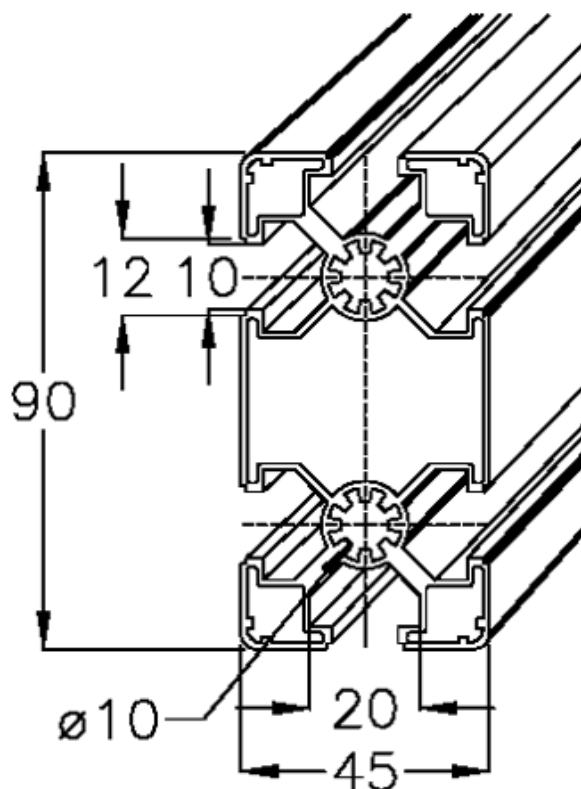

# Data Sheet

Article number: 05803245915600

Description: Hepco MCS Profile 45x90L  
0-132-4591 length 5600mm

## Measures

Length mm = 5600

Weight (kg) = 17.64